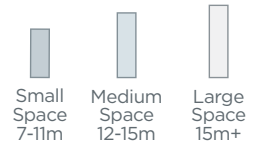

SYDNEY INTERNATIONAL EQUESTRIAN CENTRE

South Truck Park - Camping Layout