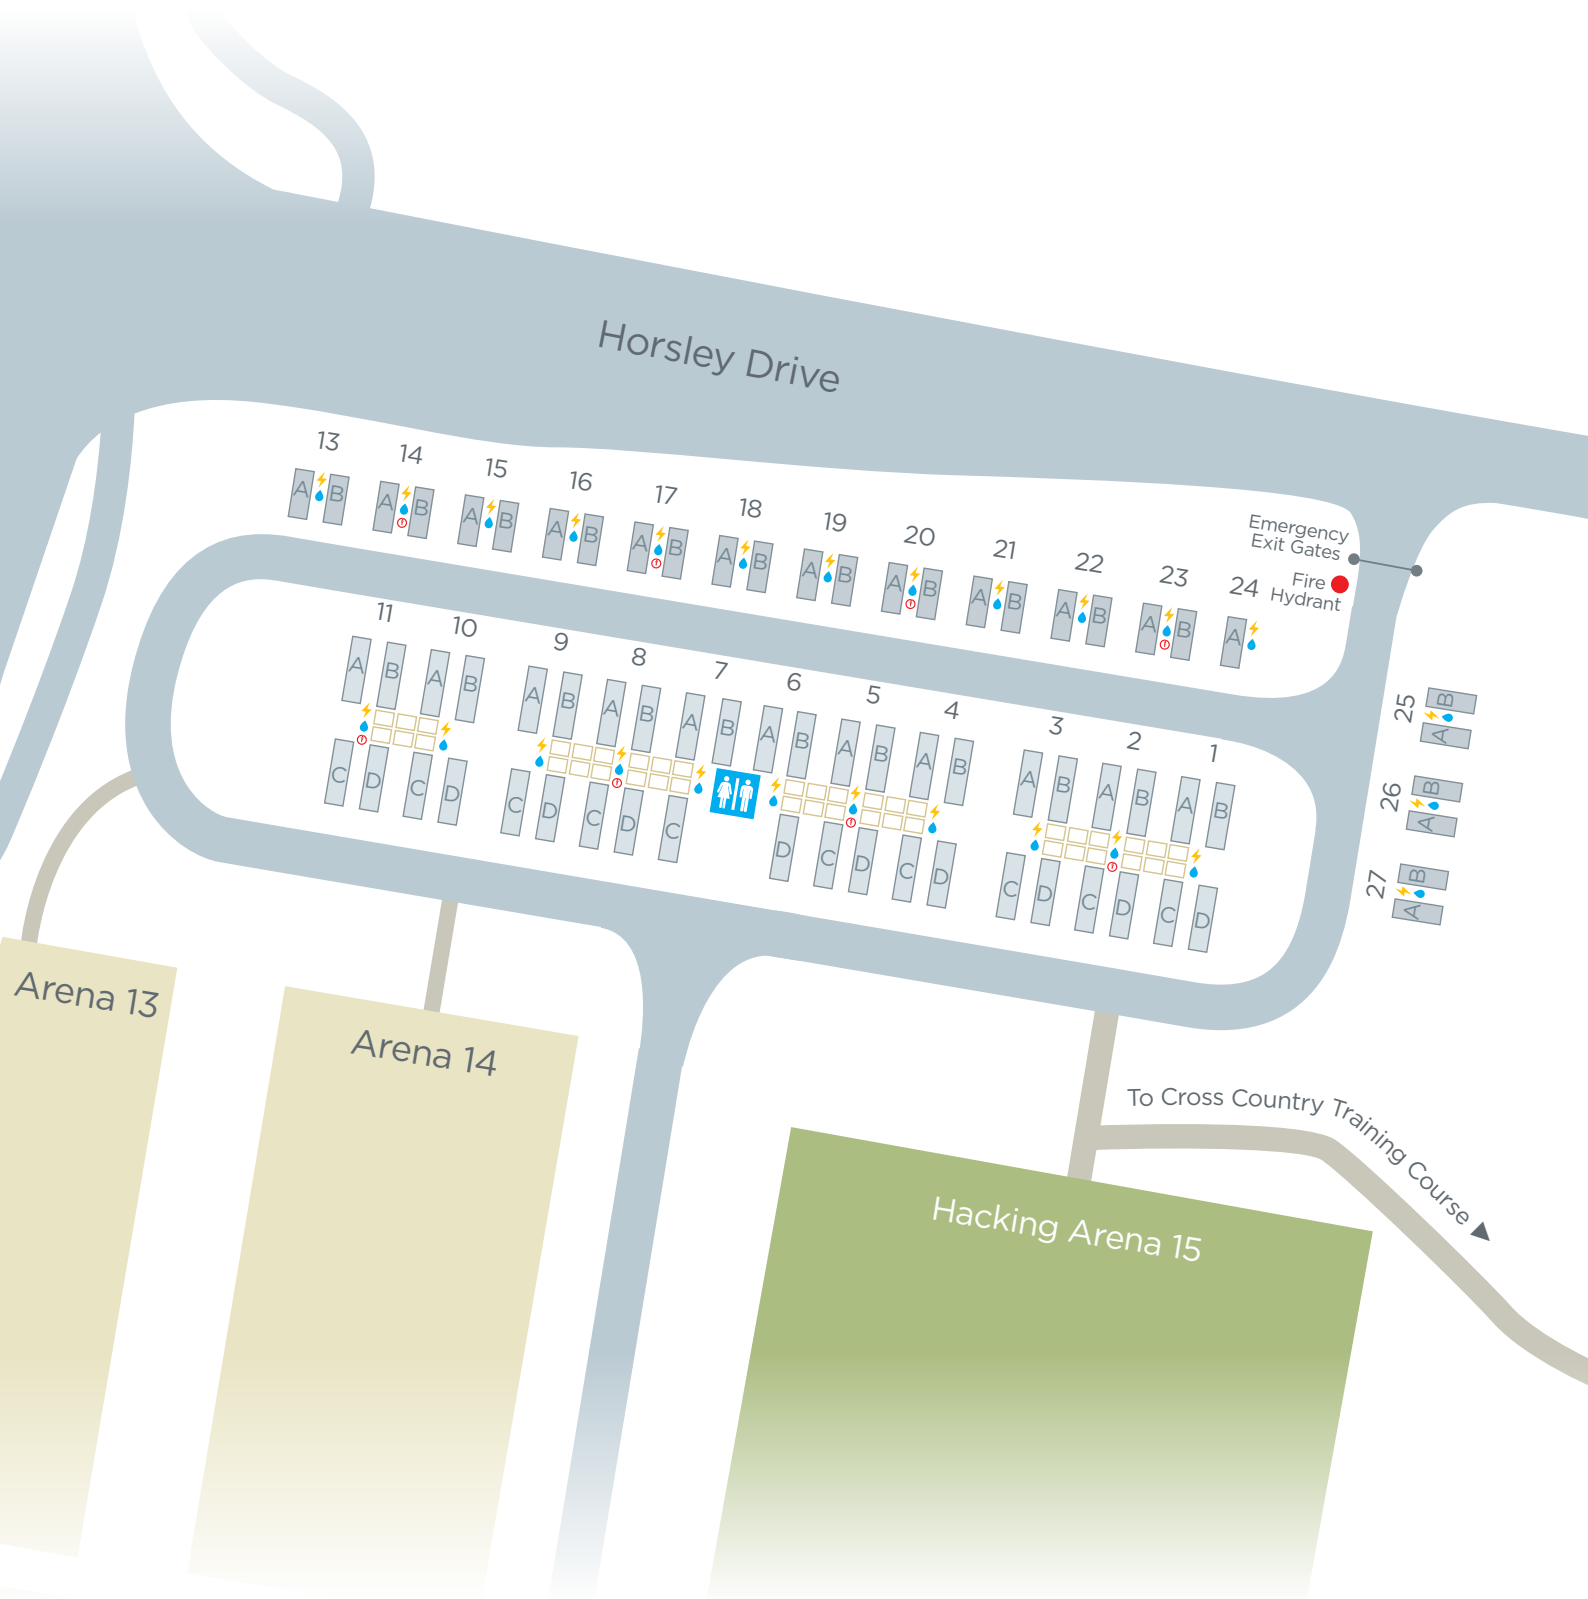

SYDNEY INTERNATIONAL EQUESTRIAN CENTRE

Centre Map

SYDNEY INTERNATIONAL EQUESTRIAN CENTRE

North Truck Park - Camping Layout

0 15 30

N

Small Space 7-11m

Medium Space 12-15m

Day Yard

Power

Water

Fire Hose

Amenities

SYDNEY INTERNATIONAL EQUESTRIAN CENTRE

South Truck Park - Camping Layout

SYDNEY INTERNATIONAL EQUESTRIAN CENTRE

Stables Complex

- 
 Amenities
- 
 Wheelchair Access
- 
 First Aid
- 
 Bike Rack