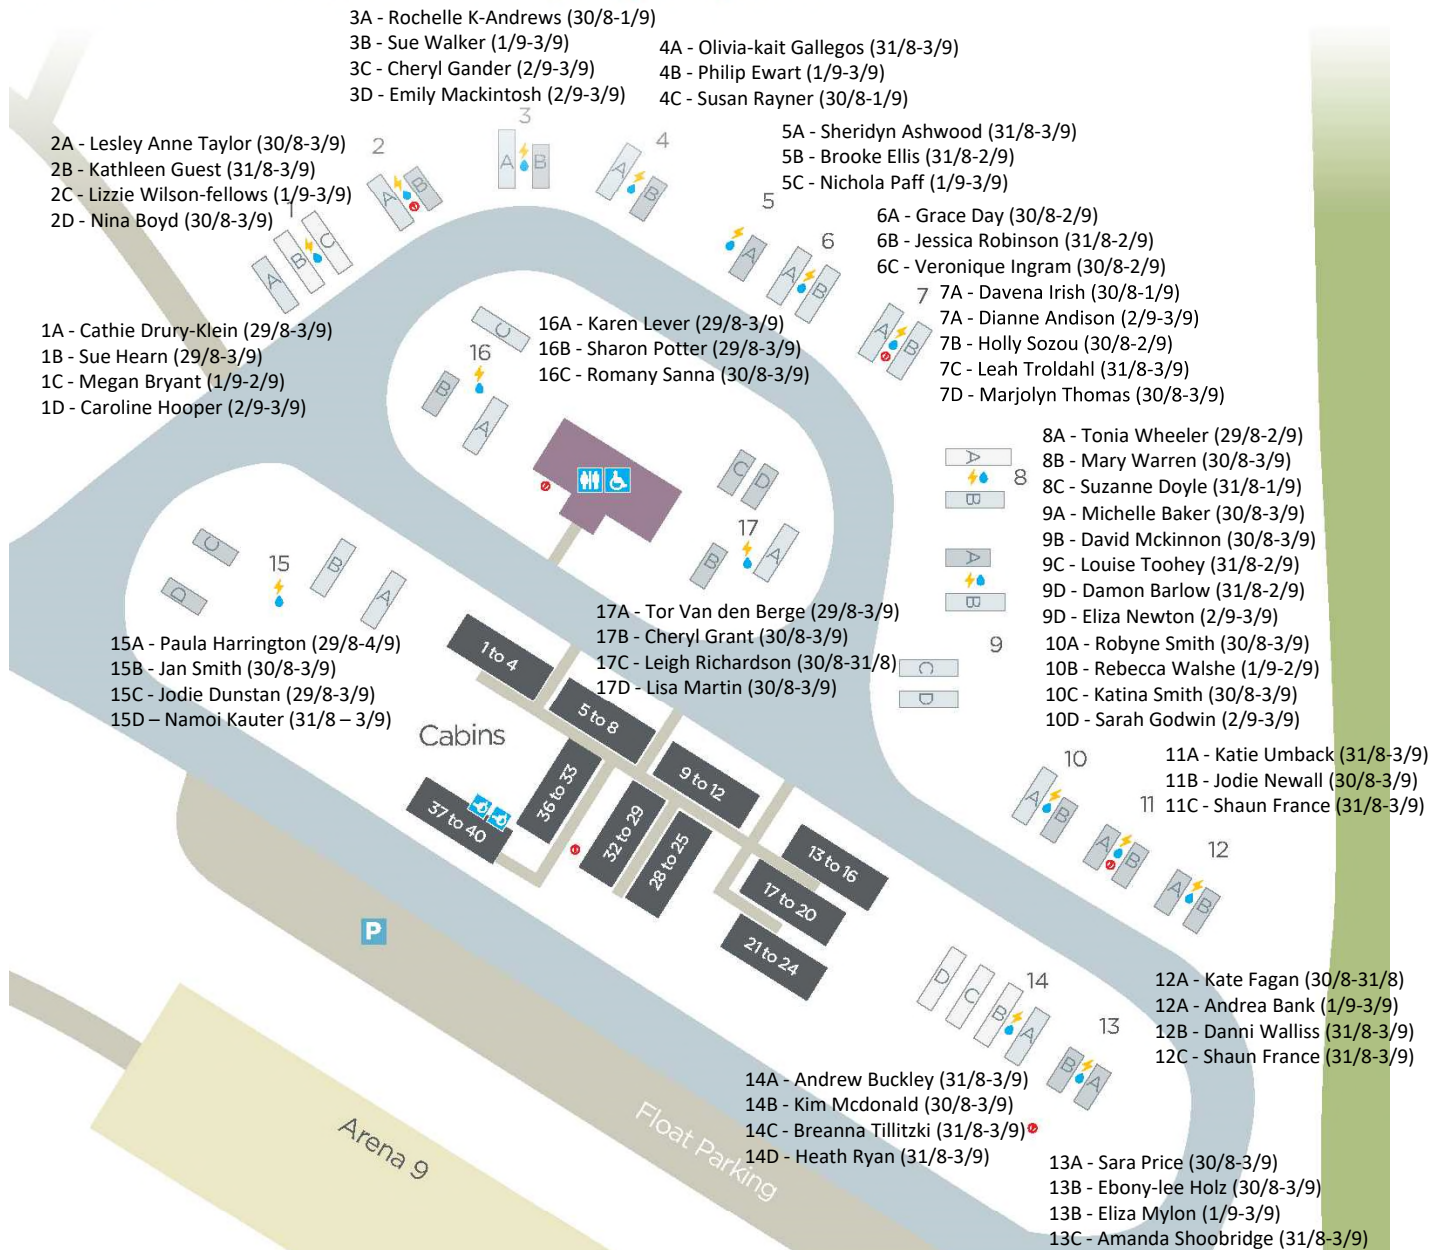

SYDNEY INTERNATIONAL EQUESTRIAN CENTRE

South Truck Park - Camping Layout

2017 NSW Dressage Championships

Camping Contact: Karen Lever clarendon@dressagensw.com.au