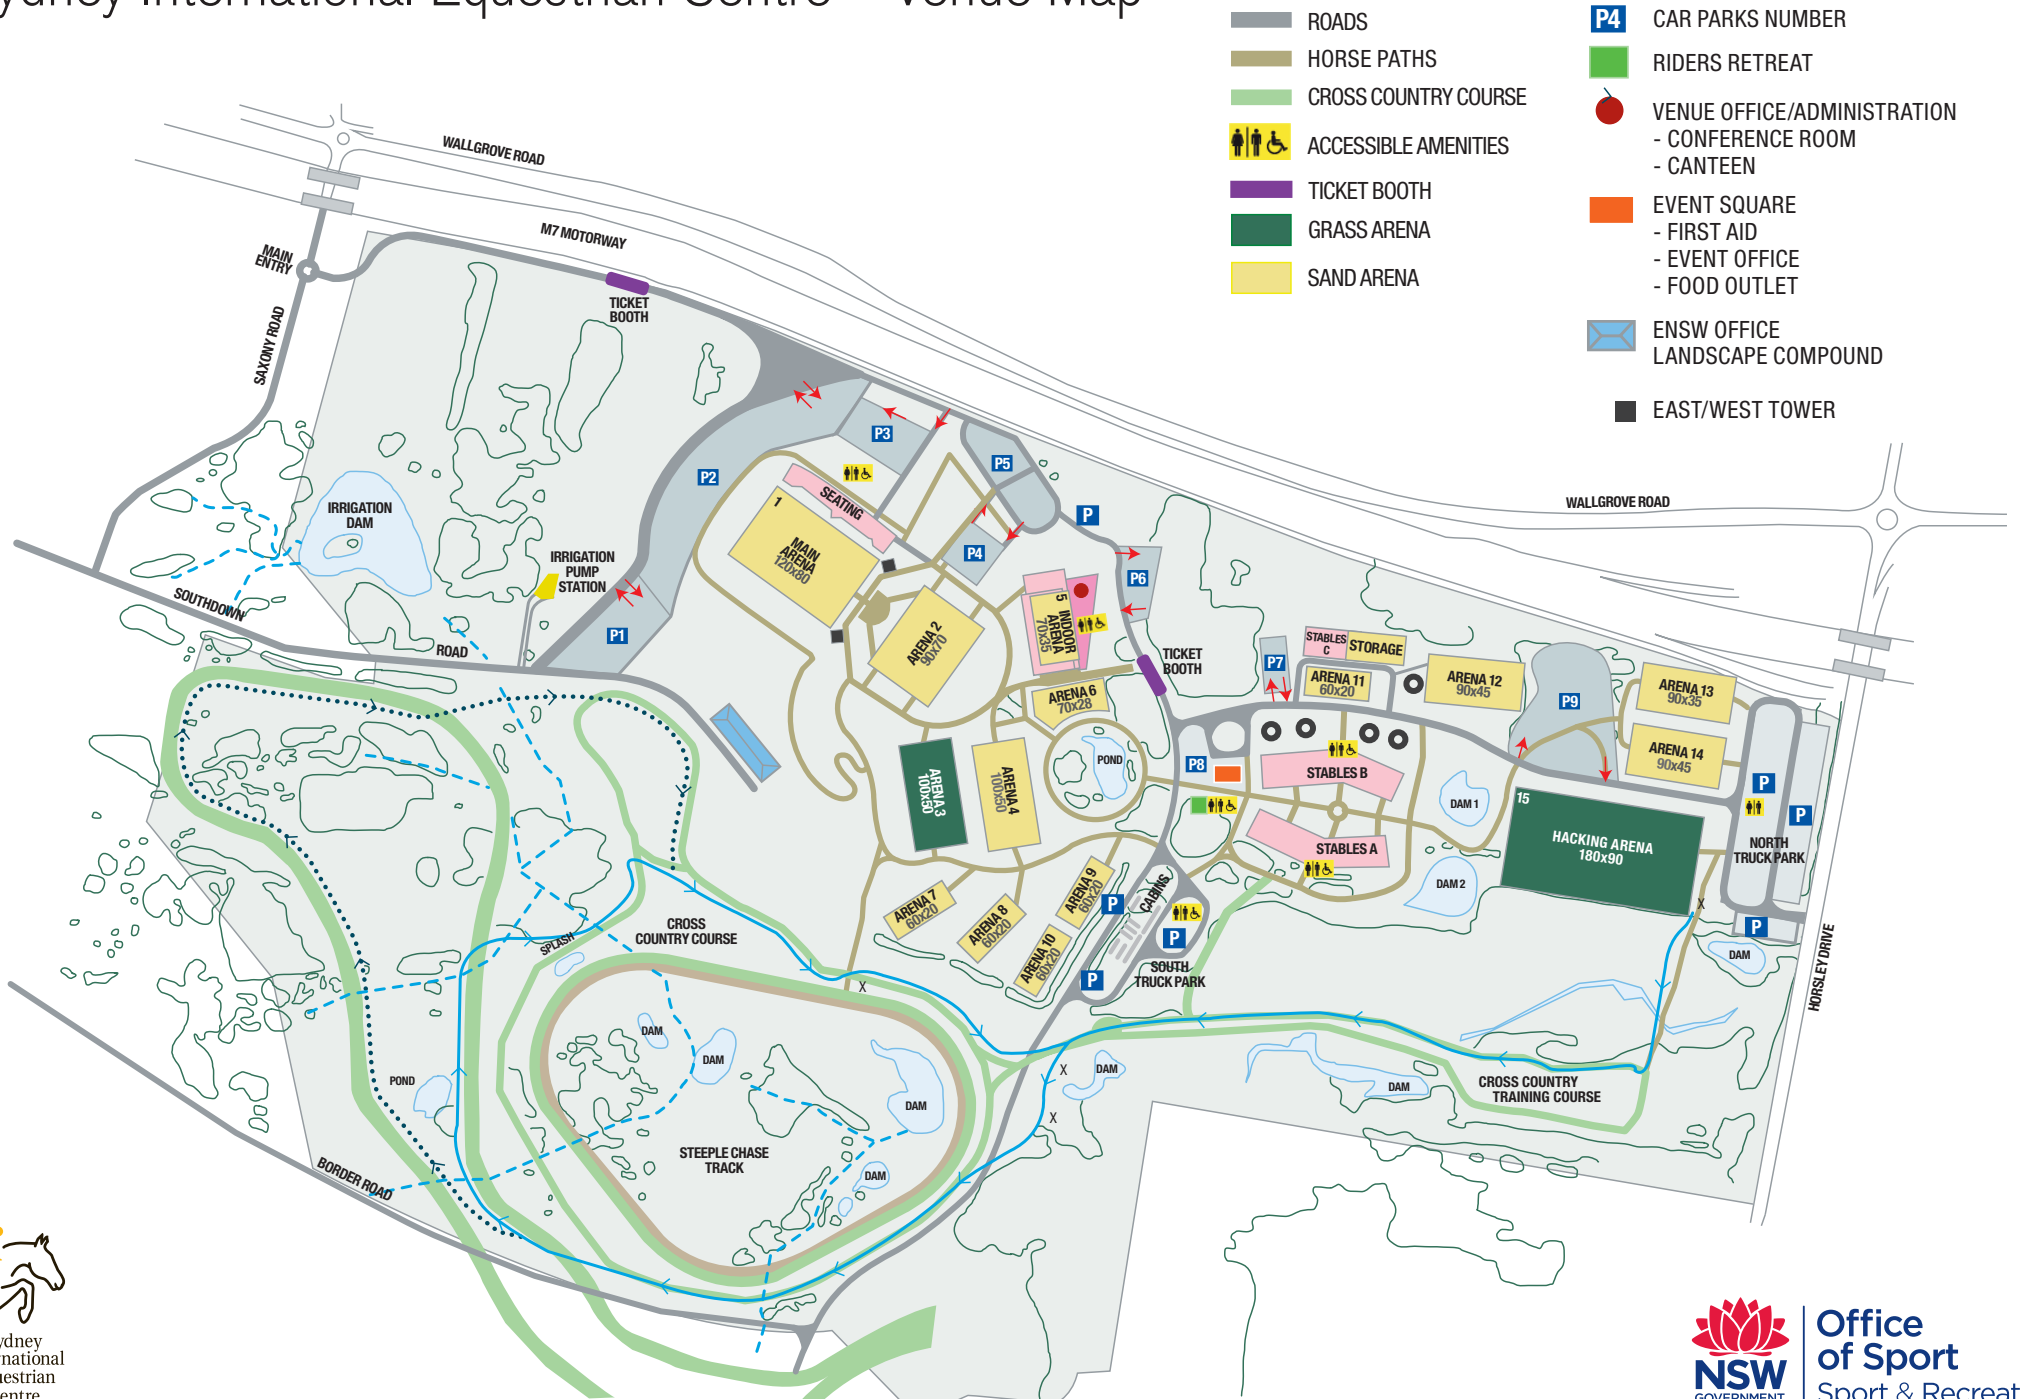

Sydney International Equestrian Centre – Venue Map

- ROADS
- HORSE PATHS
- CROSS COUNTRY COURSE
- ACCESSIBLE AMENITIES
- TICKET BOOTH
- GRASS ARENA
- SAND ARENA
- CAR PARKS NUMBER
- RIDERS RETREAT
- VENUE OFFICE/ADMINISTRATION
- CONFERENCE ROOM
- CANTEEN
- EVENT SQUARE
- FIRST AID
- EVENT OFFICE
- FOOD OUTLET
- ENSW OFFICE
LANDSCAPE COMPOUND
- EAST/WEST TOWER