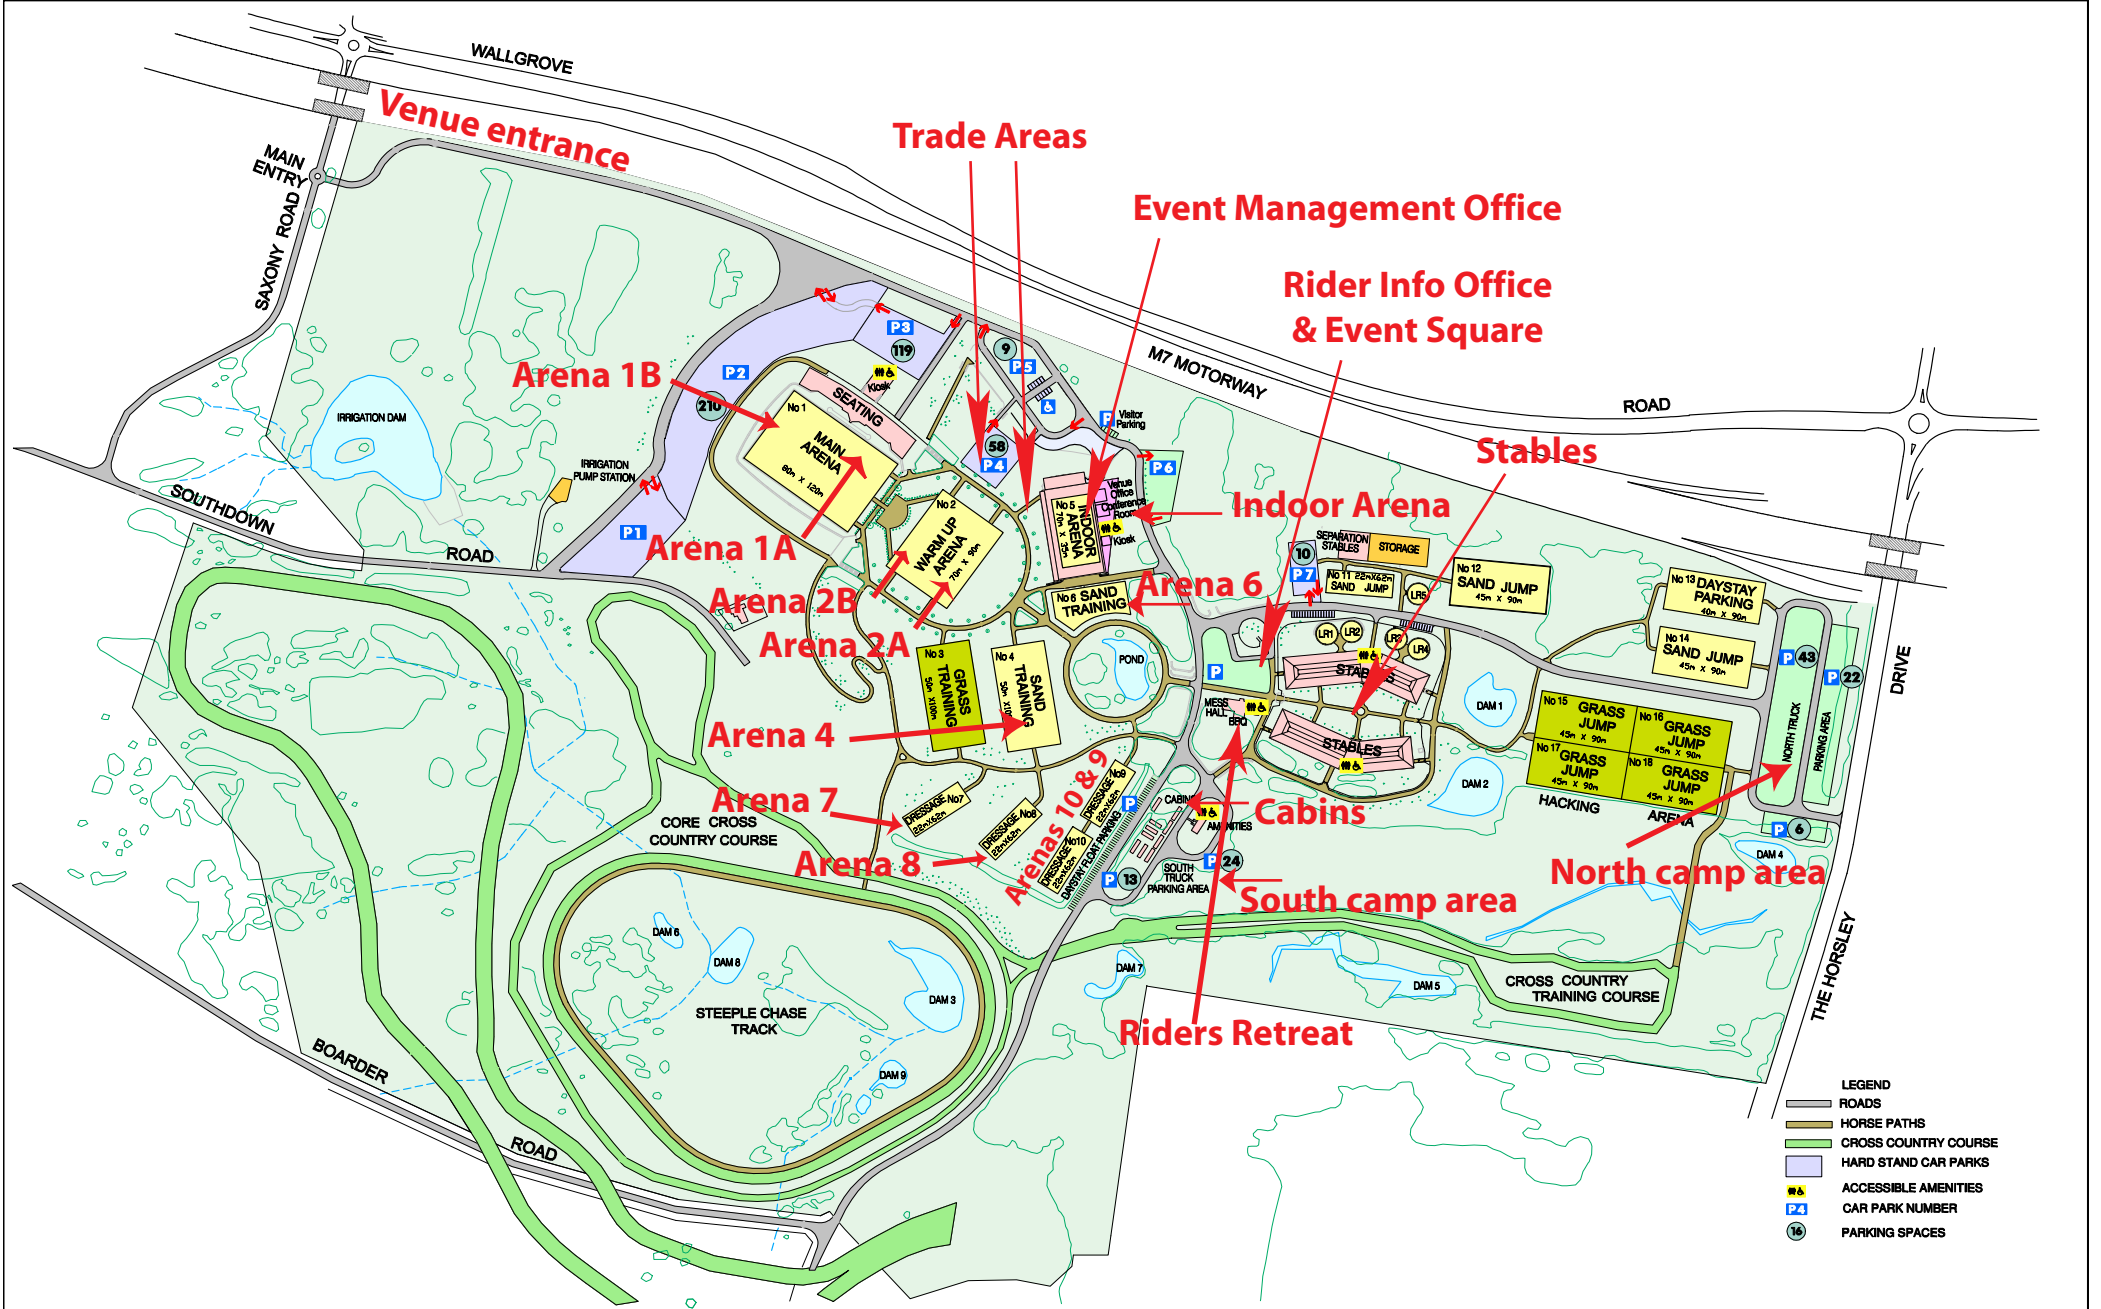

# 2015 Saddleworld Australian Dressage Championships - Venue Map

Email Address : [equestriancentre@dsr.nsw.gov.au](mailto:equestriancentre@dsr.nsw.gov.au)  
 Web Site : [www.equestrian-centre.com.au](http://www.equestrian-centre.com.au)

Plan No. EQ 0001  
 DATE:  
 SCALE : AS PER SCALE BAR