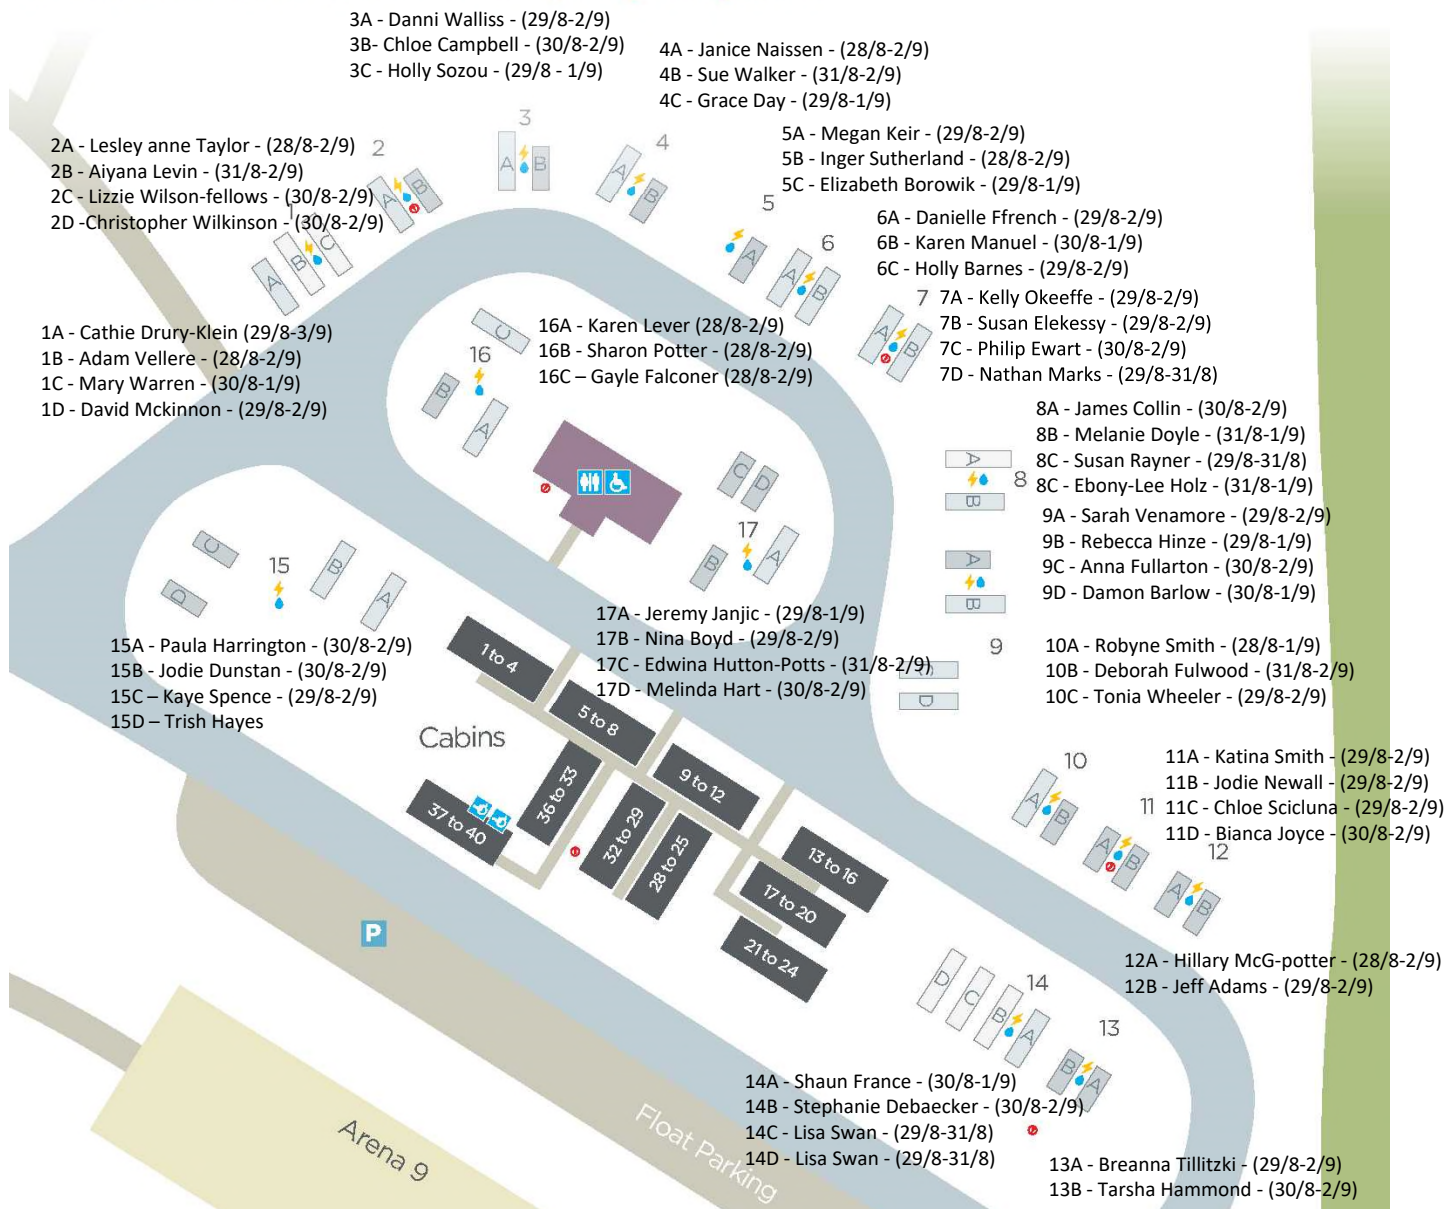

## South Truck Park - Camping Layout